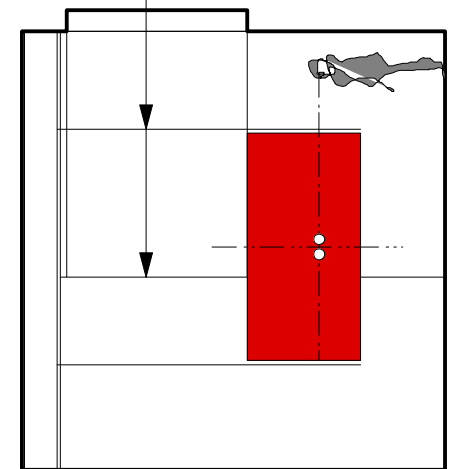

centre screen suspended by aluminium channel each side.
 screens = 3000x1500x32mm thick MDF, black board paint. central panel has two 25mm holes

laser\net 1:100
 plan and sections
 25 01 06 LH